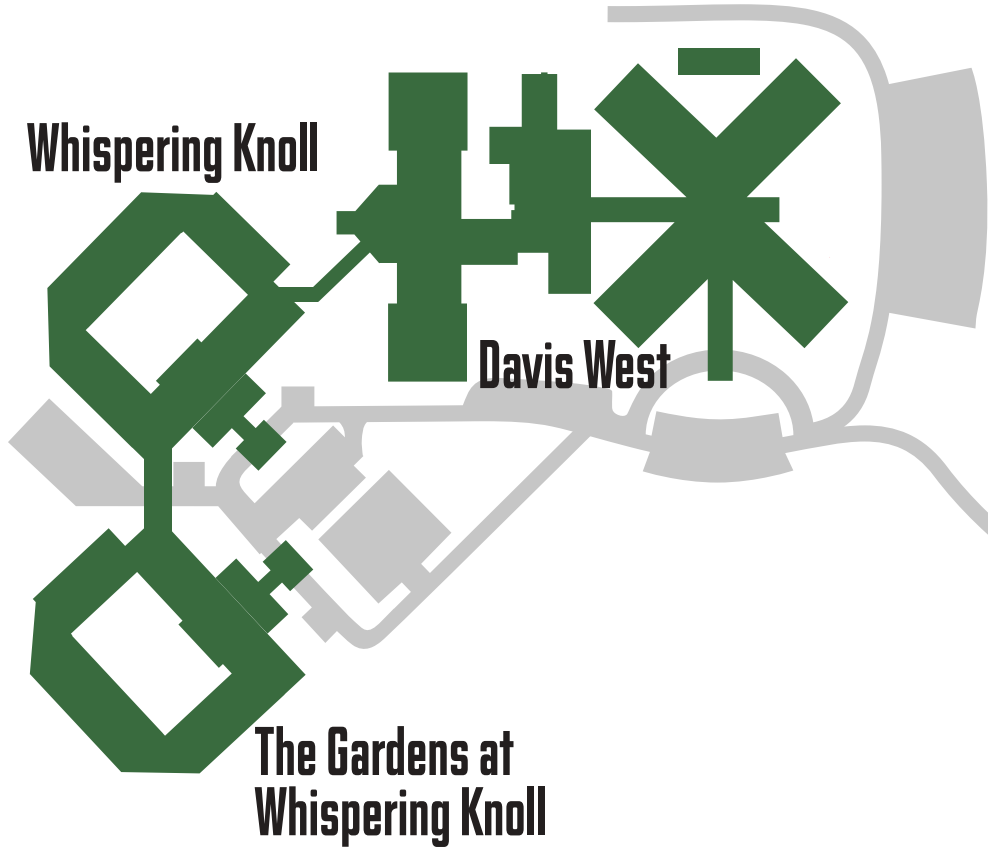

DAVIS
LIFE CARE CENTER

6810 South Hazel • Pine Bluff AR 71603

South Hazel

To I-530

Whispering Knoll

Davis West

**The Gardens at
Whispering Knoll**

Davis East

Garden Pointe